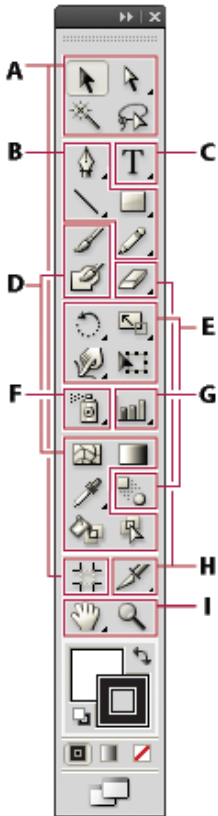

Illustrator CS 4 Tool Box

Tools panel overview

A Selection tools

- **Selection (V)**
- **Direct Selection (A)**
- **Group Selection**
- **MagicWand (Y)**
- **Lasso (Q)**
- **Artboard (Shift+O)**

B Drawing tools

- **Pen (P)**
- **Add Anchor Point (Shift+)**
- **Delete Anchor (-) Point**
- **Convert Anchor Point (Shift+C)**
- **Line Segment (L)**
- **Arc**
- **Spiral**
- **Rectangular Grid**
- **Polar Grid**
- **Rectangle (M)**
- **Rounded Rectangle**
- **Ellipse (L)**
- **Polygon**
- **Star**
- **Flare**
- **Pencil (N)**
- **Smooth**
- **Path Eraser**

C Type tools

- **Type (T)**
- **Area Type**
- **Type On a Path**
- **Vertical Type**
- **Vertical Area Type**
- **Vertical Type On a Path**

D Painting tools

- **Paintbrush (B)**
- **Blob Brush (Shift+B)**
- **Mesh (U)**
- **Gradient (G)**
- **Eyedropper (I)**
- **Measure**
- **Live Paint Bucket (K)**
- **Live Paint Selection (Shift+L)**

E Reshaping tools

- **Rotate (R)**
- **Reflect (O)**
- **Scale (S)**
- **Shear**
- **Reshape**
- **Warp (Shift-R)**
- **Twirl**
- **Pucker**
- **Bloat**
- **Scallop**
- **Crystallize**
- **Wrinkle**
- **Free Transform (E)**
- **Blend (W)**